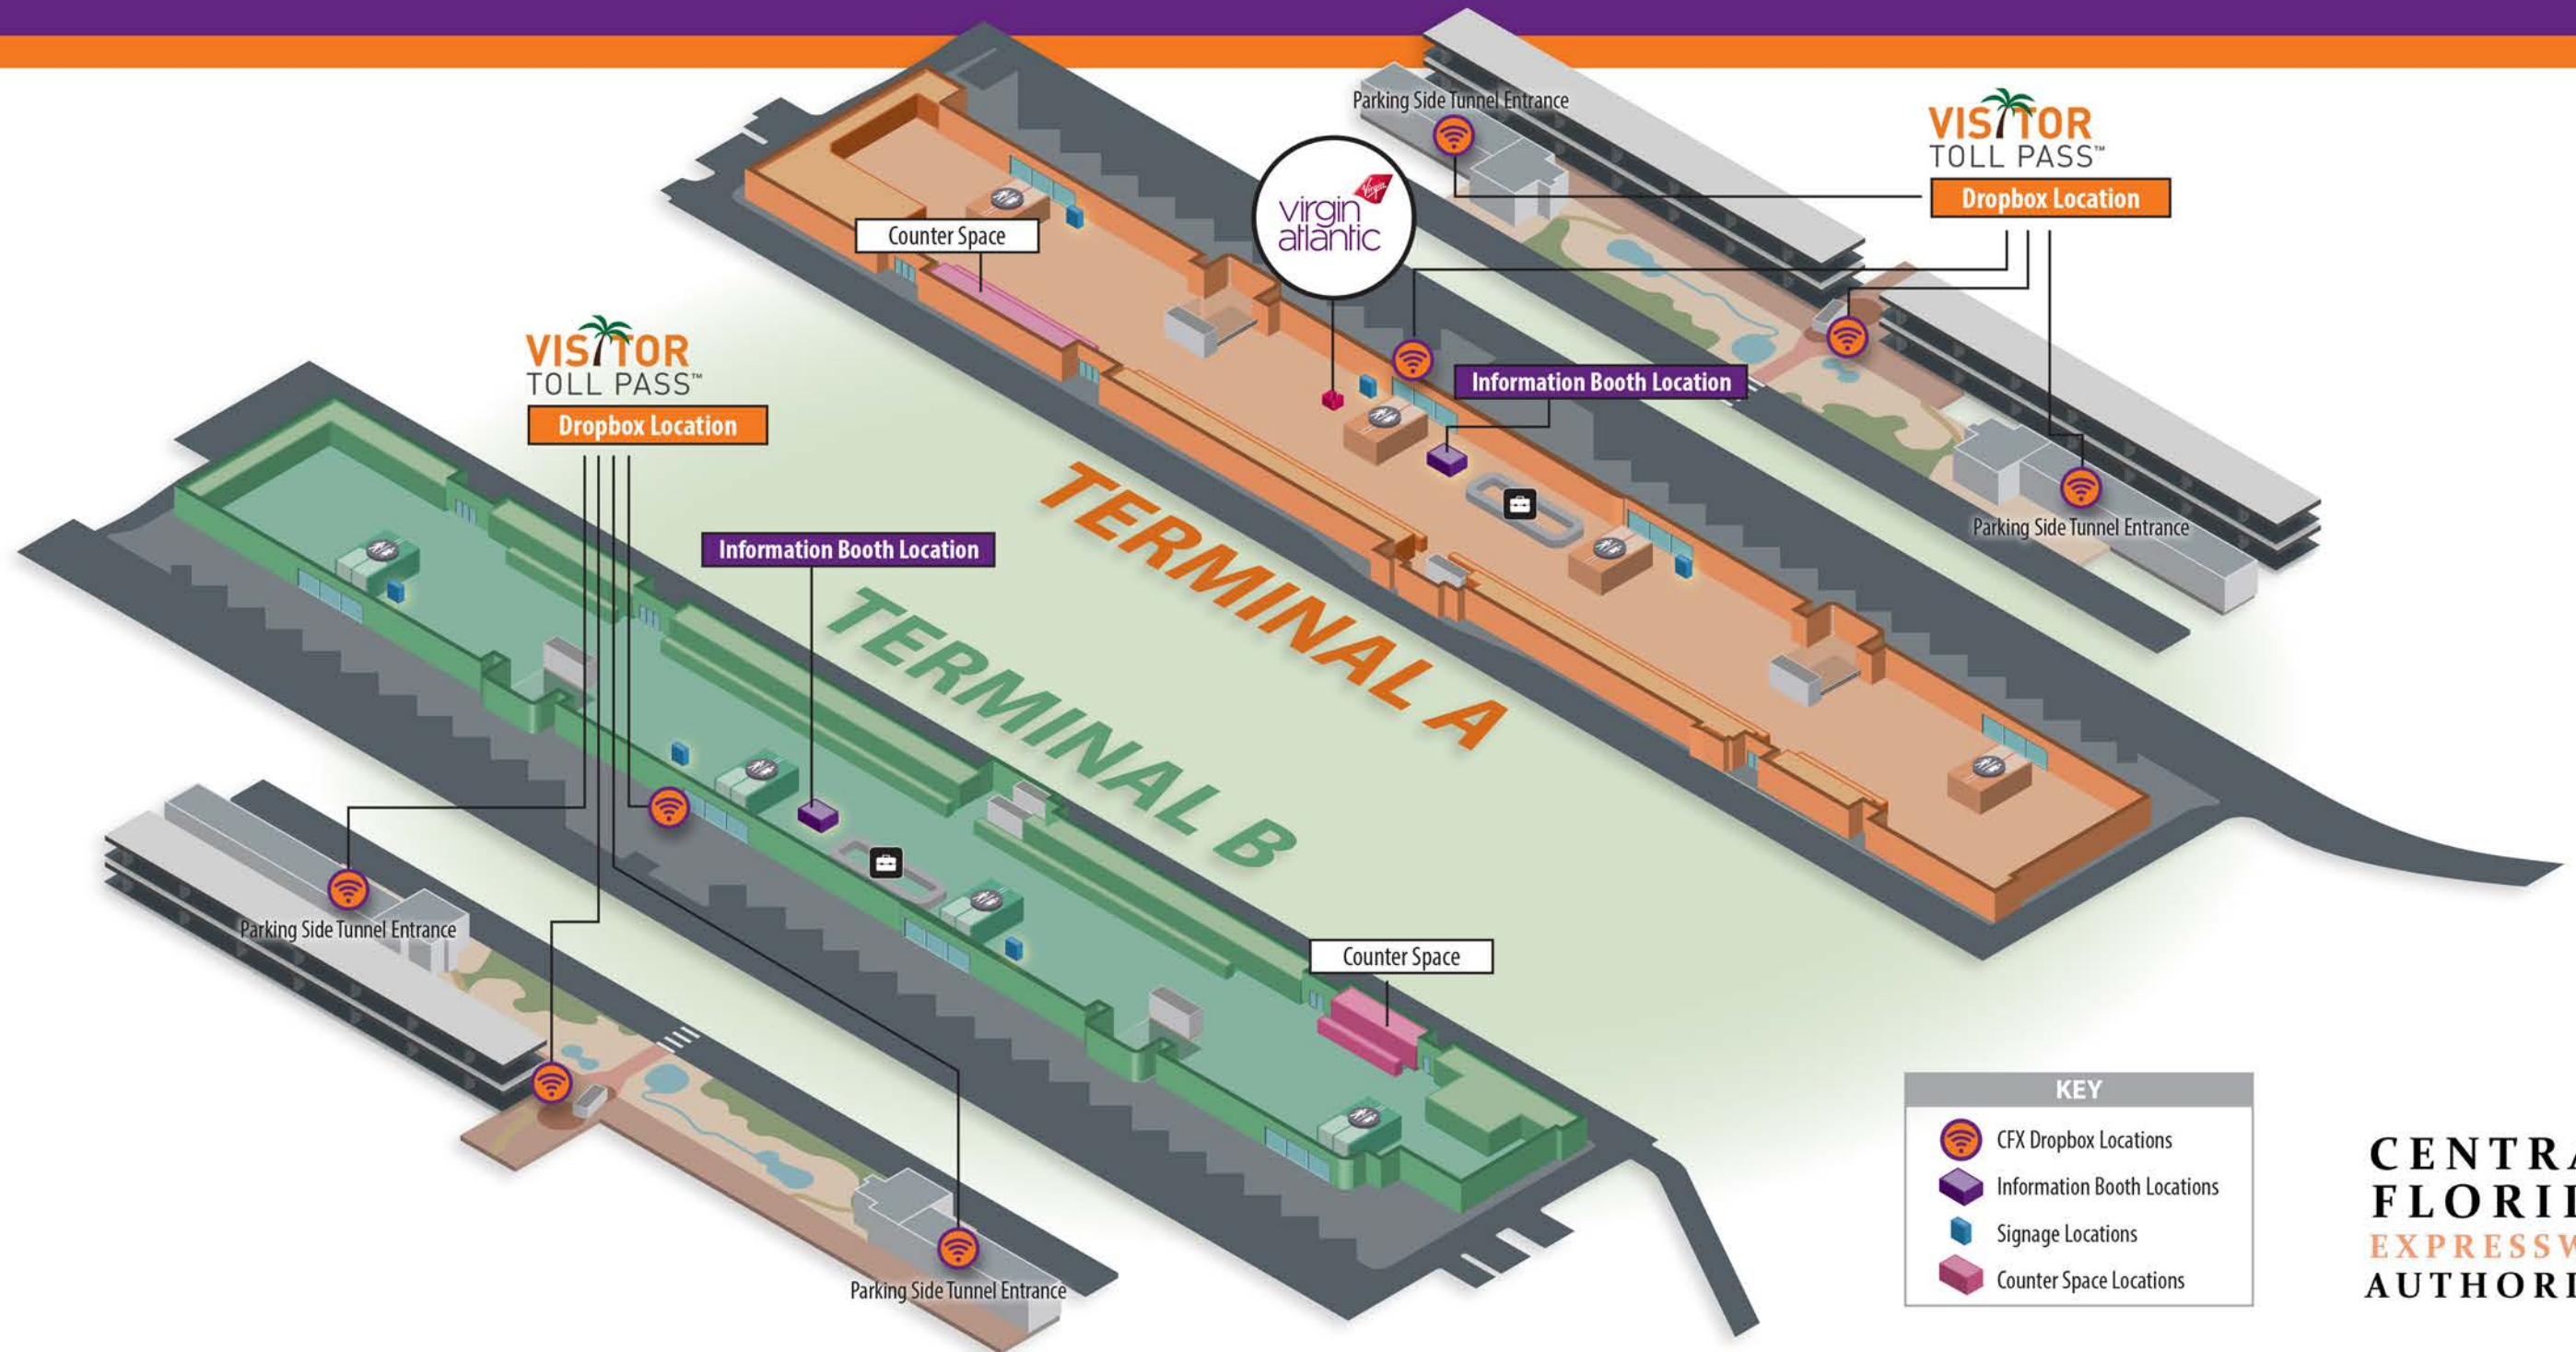

CFX Dropbox Locations at OIA

Visitor Toll Pass Drop-off locations in Rental Car Terminals A and B

- 1 Drop Box will be placed in Each Tunnel, 2 in each terminal, outside of the garage elevators, for a Total of 4.
- 1 Drop Box will be placed outside by the rental car area entrance as pictured in each terminal, for a total of 2.
- 1 Drop Box will be placed by the escalators in the rental car garage as pictured in each terminal, for a total of 2.

KEY	
	CFX Dropbox Locations
	Information Booth Locations
	Signage Locations
	Counter Space Locations

**CENTRAL
FLORIDA
EXPRESSWAY
AUTHORITY**